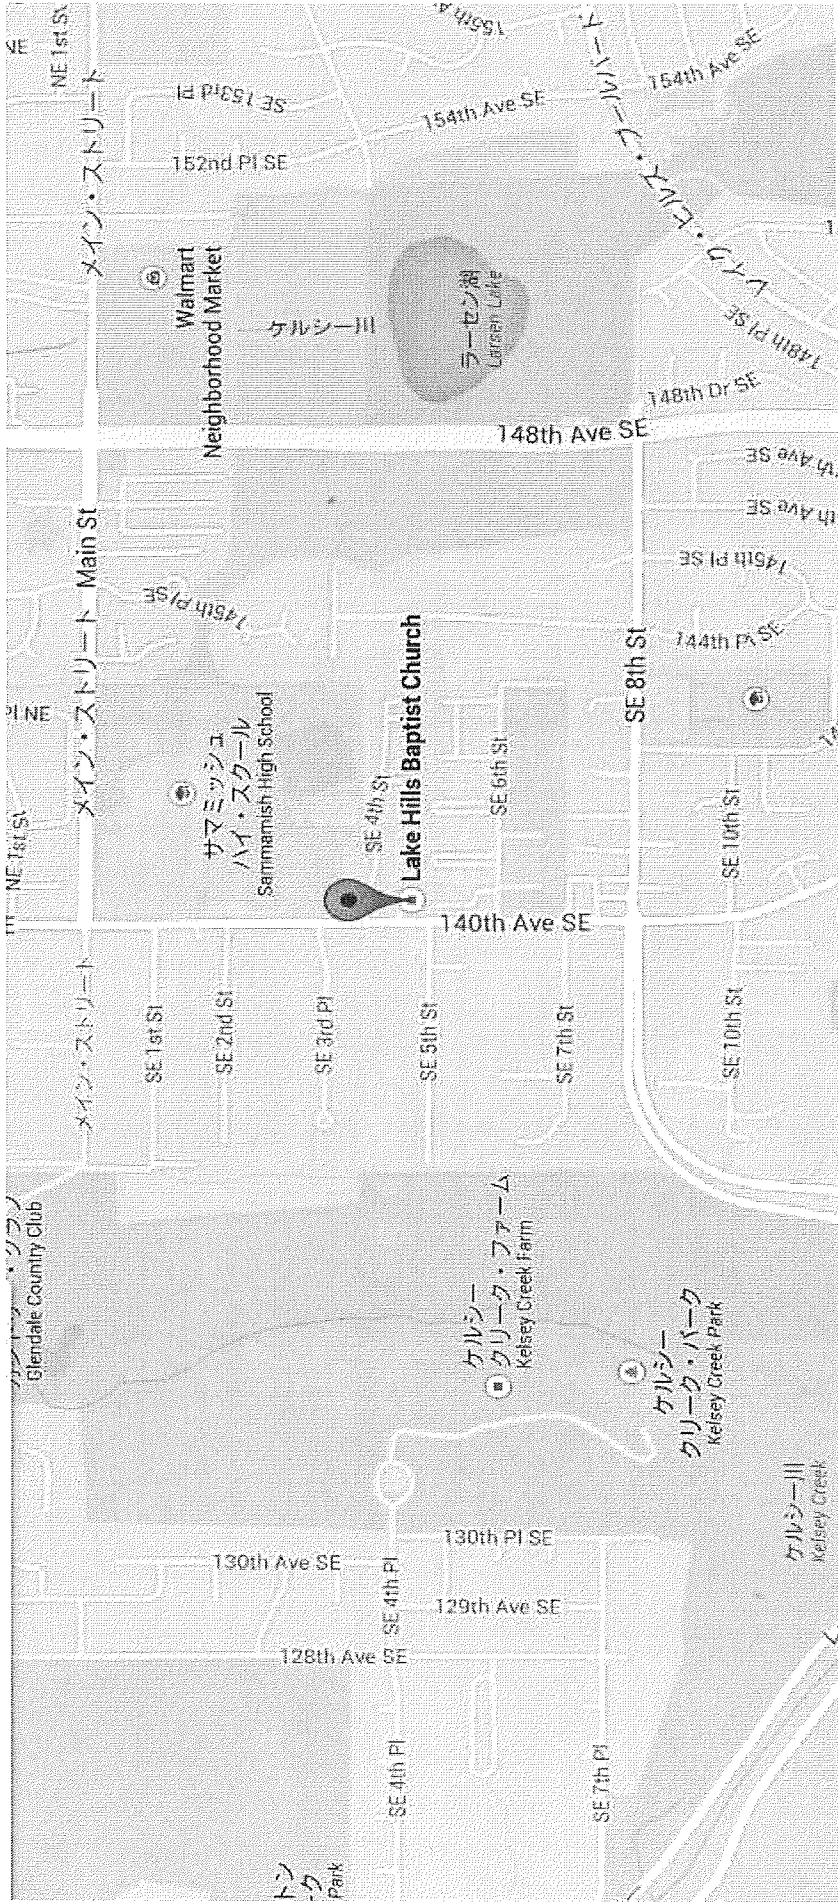

北

### Lake Hills Baptist Church

506 140th Ave SE

Bellevue, WA 98005

南