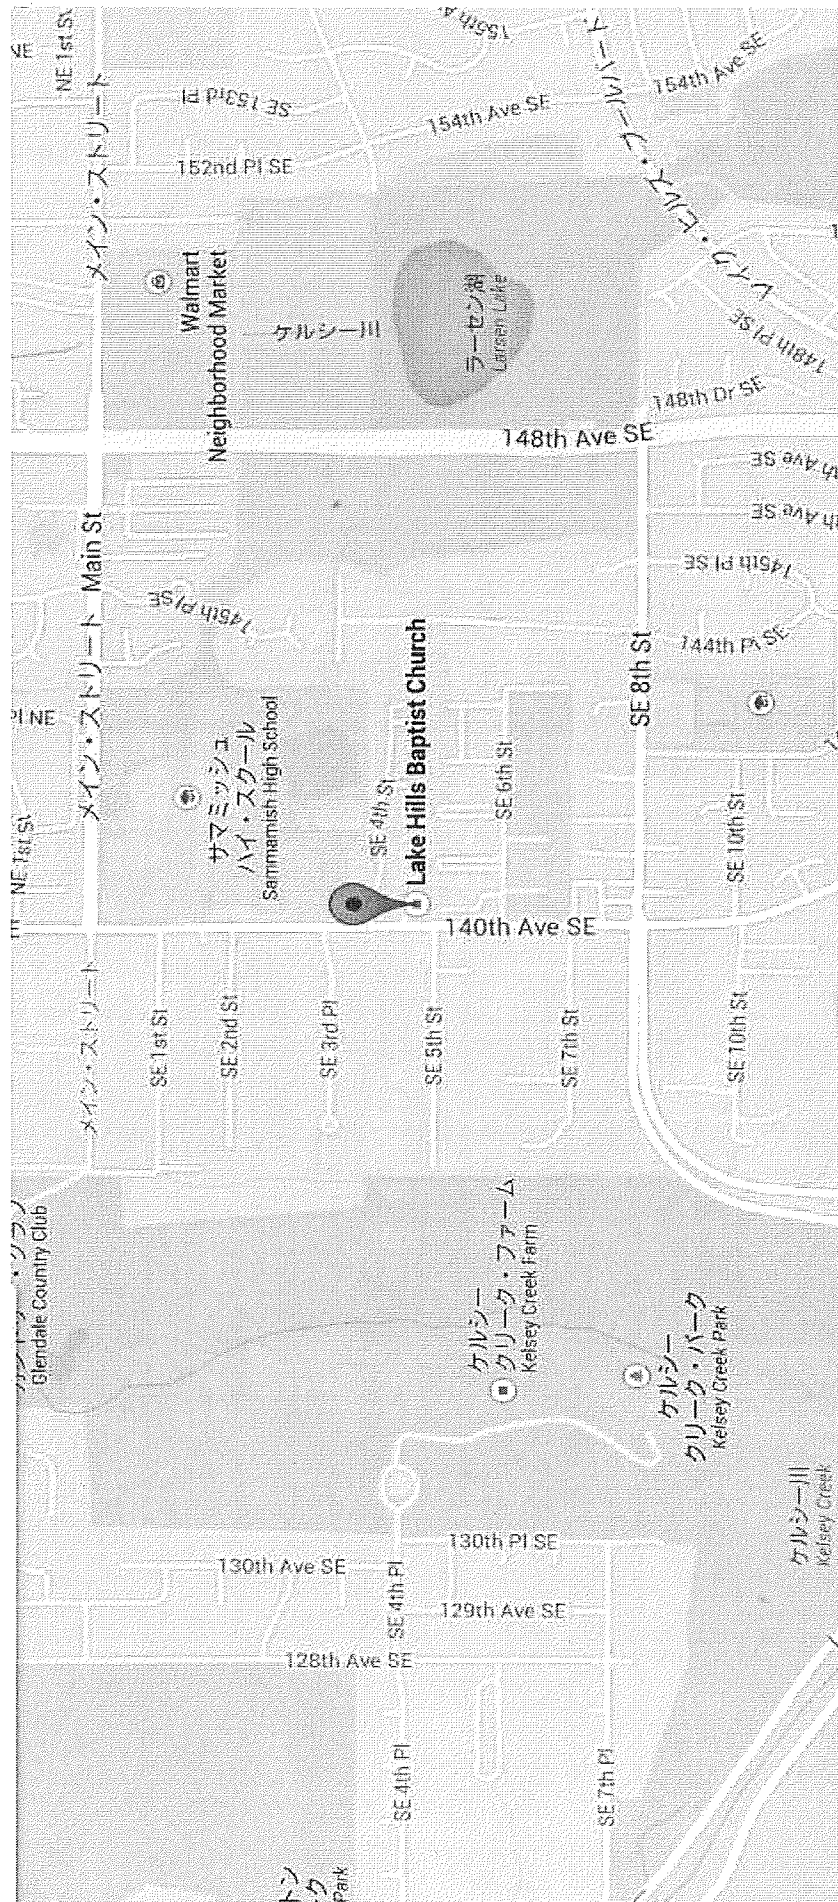

北

### Lake Hills Baptist Church

506 140th Ave SE

Bellevue, WA 98005

南